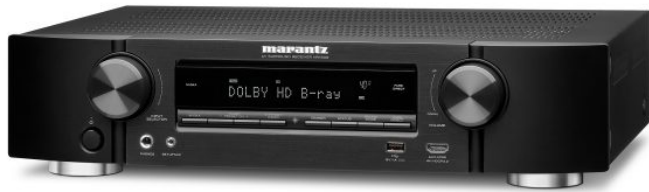

**MARANTZ NR1509 SLIM DESIGN 5.2  
CHANNEL AV RECEIVER**

~~\$999.00~~ **\$749.00**

---

**SKU:** NR1509

**Categories:** [Clearance & Ex-Demo Items](#),  
[HEOS](#), [Home Theatre Receivers](#)

**GALLERY IMAGES**

**PRODUCT DESCRIPTION**

With a slim profile that never sacrifices performance for looks, the Marantz NR1509 AVR delivers 5.2 channels and high-resolution surround sound from Dolby TrueHD and DTS-HD Master Audio. With 6 HDMI inputs — including one on the front panel — the NR1509 is fully compatible with the latest 4K Ultra HD video specifications, including 60Hz full rate content, 4:4:4 Pure Color sub-sampling, BT.2020, HDR and Dolby Vision. The NR1509 features a power amplifier section with high-current discrete transistors to best support high-resolution audio. Enjoy your favourite music services via Bluetooth, Apple AirPlay or the HEOS app. Control NR1509 with your voice and Amazon Alexa — download the HEOS Home Entertainment skill

and ask Alexa to play, pause or stop music, switch inputs for your different media players, turn up the volume and more.

1

## KEY FEATURES

- Slim Design 5.2 channel AV Receiver with 85W per channel
  - Dolby True HD and DTS-HD decoding
- AirPlay, Bluetooth, Internet Radio, Spotify Connect, Network Audio
- Works with Amazon Alexa via the HEOS Home Entertainment skill
- Built-in WiFi with 2.4GHz/5GHz dual-band support; built-in Bluetooth
- 4K/60 Hz full-rate pass-through, 4:4:4 colour resolution, HDR and BT.2020, plus Dolby Vision compatibility and Hybrid Log Gamma
  - 6 HDMI inputs (incl. 1 front) with full HDCP 2.2 support
    - DSD (2.8/5.6MHz), FLAC, ALAC and WAV support
  - Audyssey MultEQ, Dynamic Volume and Dynamic EQ Delivering
    - Integrated Phono input to directly connect your turntable
- Colour-coded speaker terminals, Setup Assistant, Marantz AVR Remote App
  - Intelligent ECO mode with off/on/auto setting